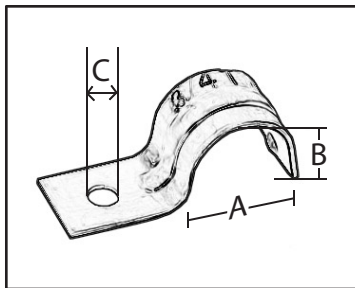

#1 IN FASTENING THE POWER

THIN WALL CONDUIT STRAPS

Galvanized Steel 1-Hole EMT Strap, Snap On Type

CATALOG NUMBER	UPC # 780227	SIZE	A	B	C	UNIT QUANTITY	MASTER CARTON	MASTER WEIGHT
TW 5 100	31601	1/2"	3/4"	3/4"	1/4"	100	1000	30
TW 7 100	31602	3/4"	7/8"	7/8"	1/4"	100	1000	37
TW 10 50	31603	1"	1-1/8"	1-1/8"	1/4"	50	500	25
TW 12 20	31604	1-1/4"	1-1/2"	1-1/4"	1/4"	20	200	19
TW 15 20	31605	1-1/2"	1-3/4"	1-5/8"	5/16"	20	200	33
TW 20 10	31606	2"	2-1/8"	1-7/8"	3/8"	10	100	17

A = INSIDE WIDTH
B = INSIDE HEIGHT
C = HOLE DIAMETER

FOLD OVER STRAPS

Aluminum 1-Hole Strap. Fast And Easy Installation For Service Entrance Cable

CATALOG NUMBER	UPC # 780227	CABLE SIZE	A	B	C	UNIT QUANTITY	MASTER CARTON	MASTER WEIGHT
SC 15 100	43902	8/3 & 6/3	3/4"	1/2"	1/4"	100	1000	12
SC 20 100	43903	4/3	7/8"	1/2"	1/4"	100	1000	13
SC 25 100	43905	2/3	1"	5/8"	1/4"	100	1000	17
SC 35 50	43907	2/0	1-3/8"	3/4"	1/4"	50	500	15
SC 40 50	43909	4/0	1-1/2"	3/4"	1/4"	50	500	15

A = INSIDE WIDTH
B = INSIDE HEIGHT
C = HOLE DIAMETER